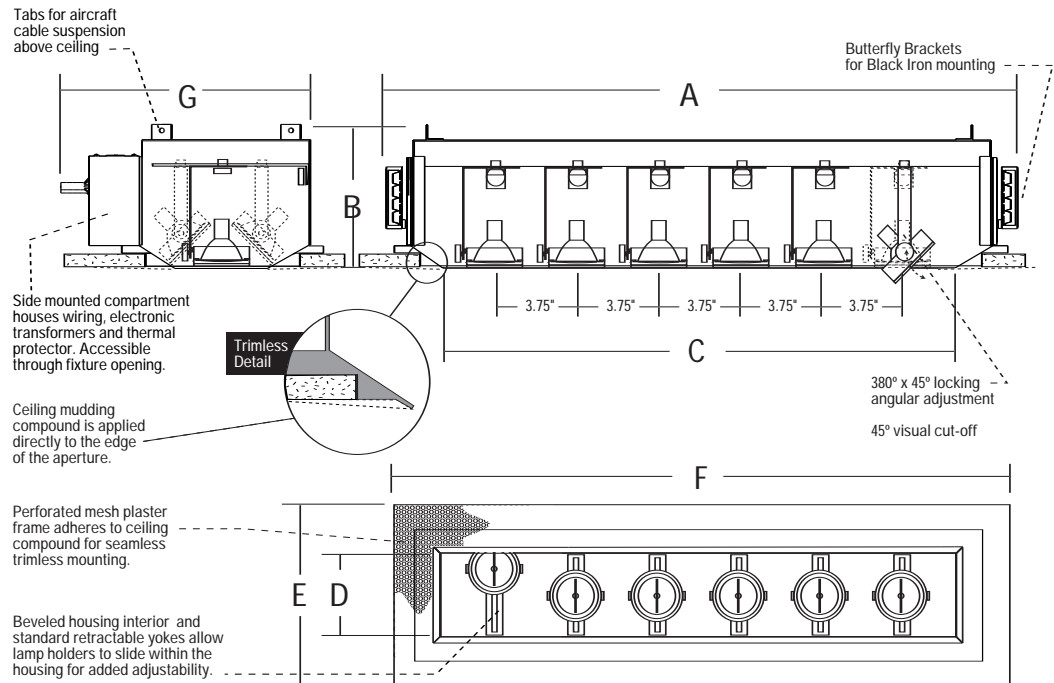

CONSTRUCTION:

All aluminum construction. Perforated mesh plaster frame adheres to ceiling compound for seamless trimless mounting. Beveled fixture opening provides easy mudding compound application. Can accommodate 0.50" or 0.625" drywall. Includes butterfly brackets for black iron commercial mounting.

LAMP ASSEMBLY:

6 - AR70 lamps mounted in adjustable bezels. Each lamp can accept up to two optical accessories. 380° x 45° locking adjustment. Fixture provides 45° visual cut-off. Lamp holders retract for added internal adjustment.

SYSTEM PROTECTION:

Thermal protection provided to guard against overheating, and misuse of insulation over and around fixture. Vent holes in housing provide cooler operation

ELECTRICAL:

Integral electronic transformer. Secondary lead is 11.5V. Primary lead is 120V. Dimmable. Junction box is UL listed for through branch wiring, (access above ceiling not required) for 8 #12, 90°C supply conductors or 60°C for end of run. Fused and short circuit protection. Transformers and electrical accessible through ceiling opening via access door on housing sidewall.

Dimensions	A Housing Length	B Housing Height	C Aperture Length	D Aperture Width	E Plaster Frame Width	F Plaster Frame Length	G Above Ceiling Width	Ceiling Cut-Out
	30.97"	6.80"	25.20"	4.00"	9.75"	30.95"	11.75"	28.30" x 7.46"